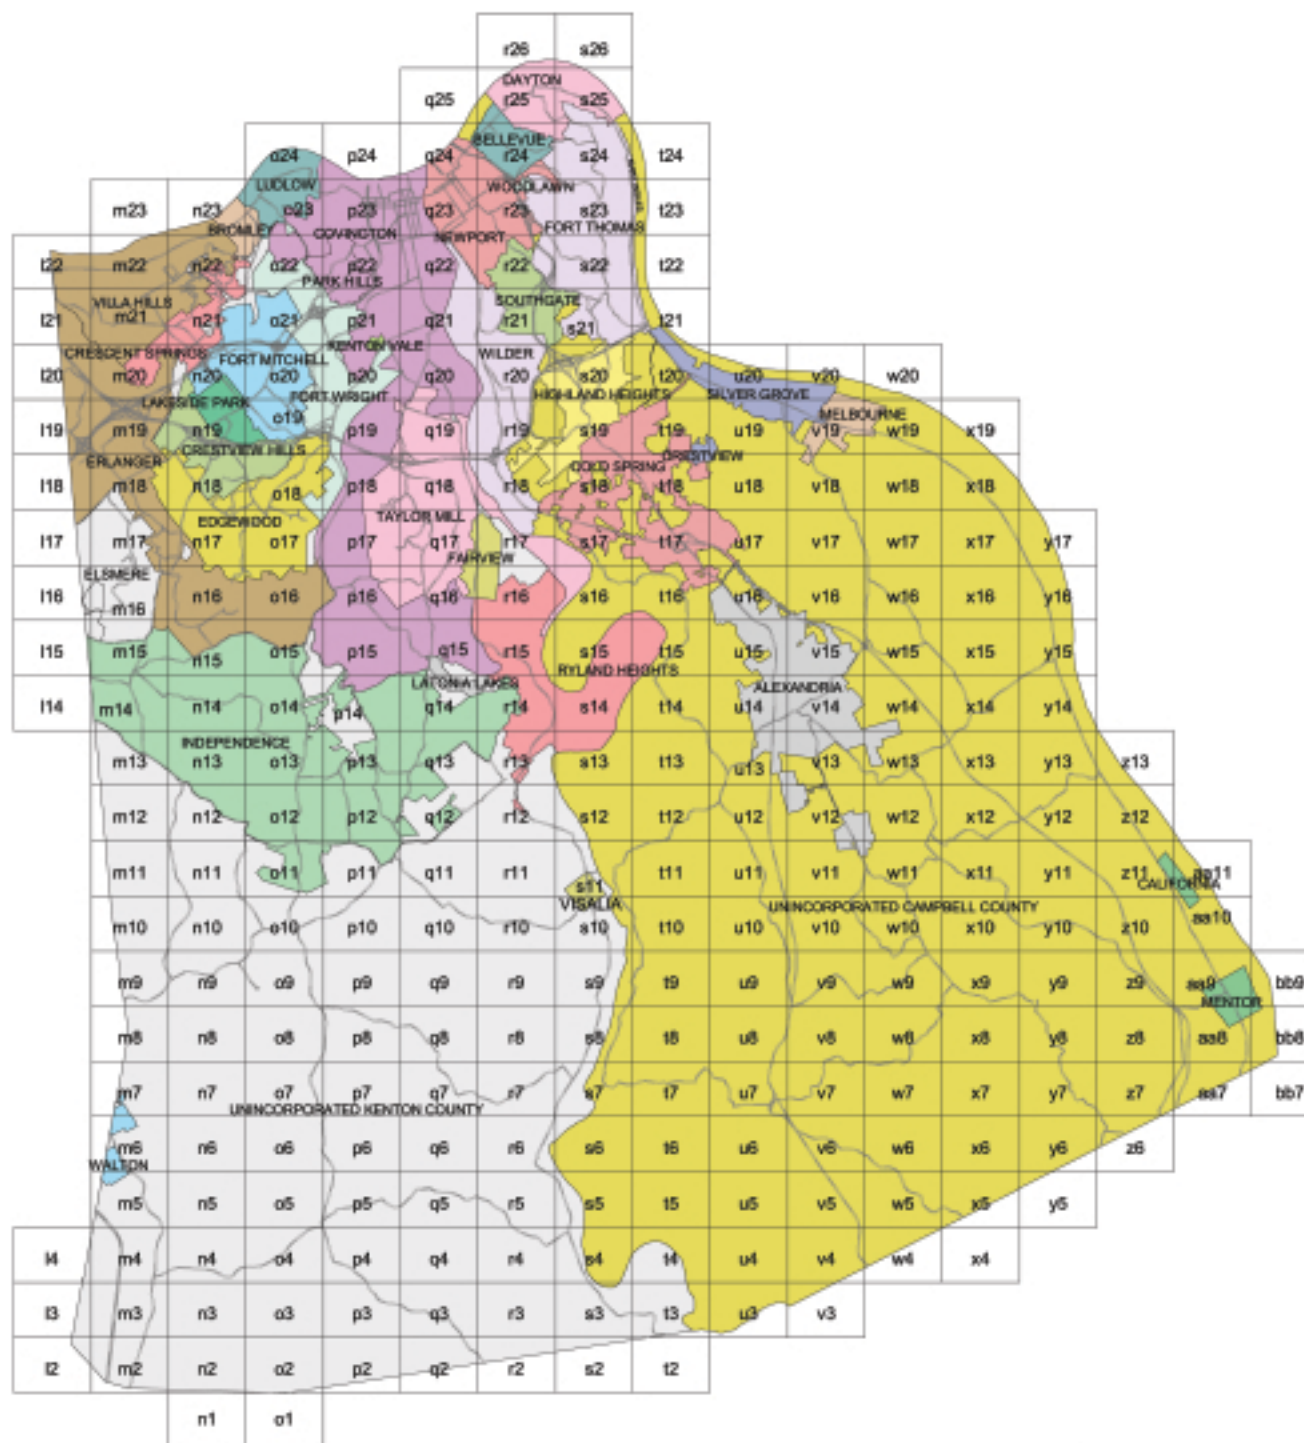

Tile Map for

LINK GIS

3 0 3 6 Miles