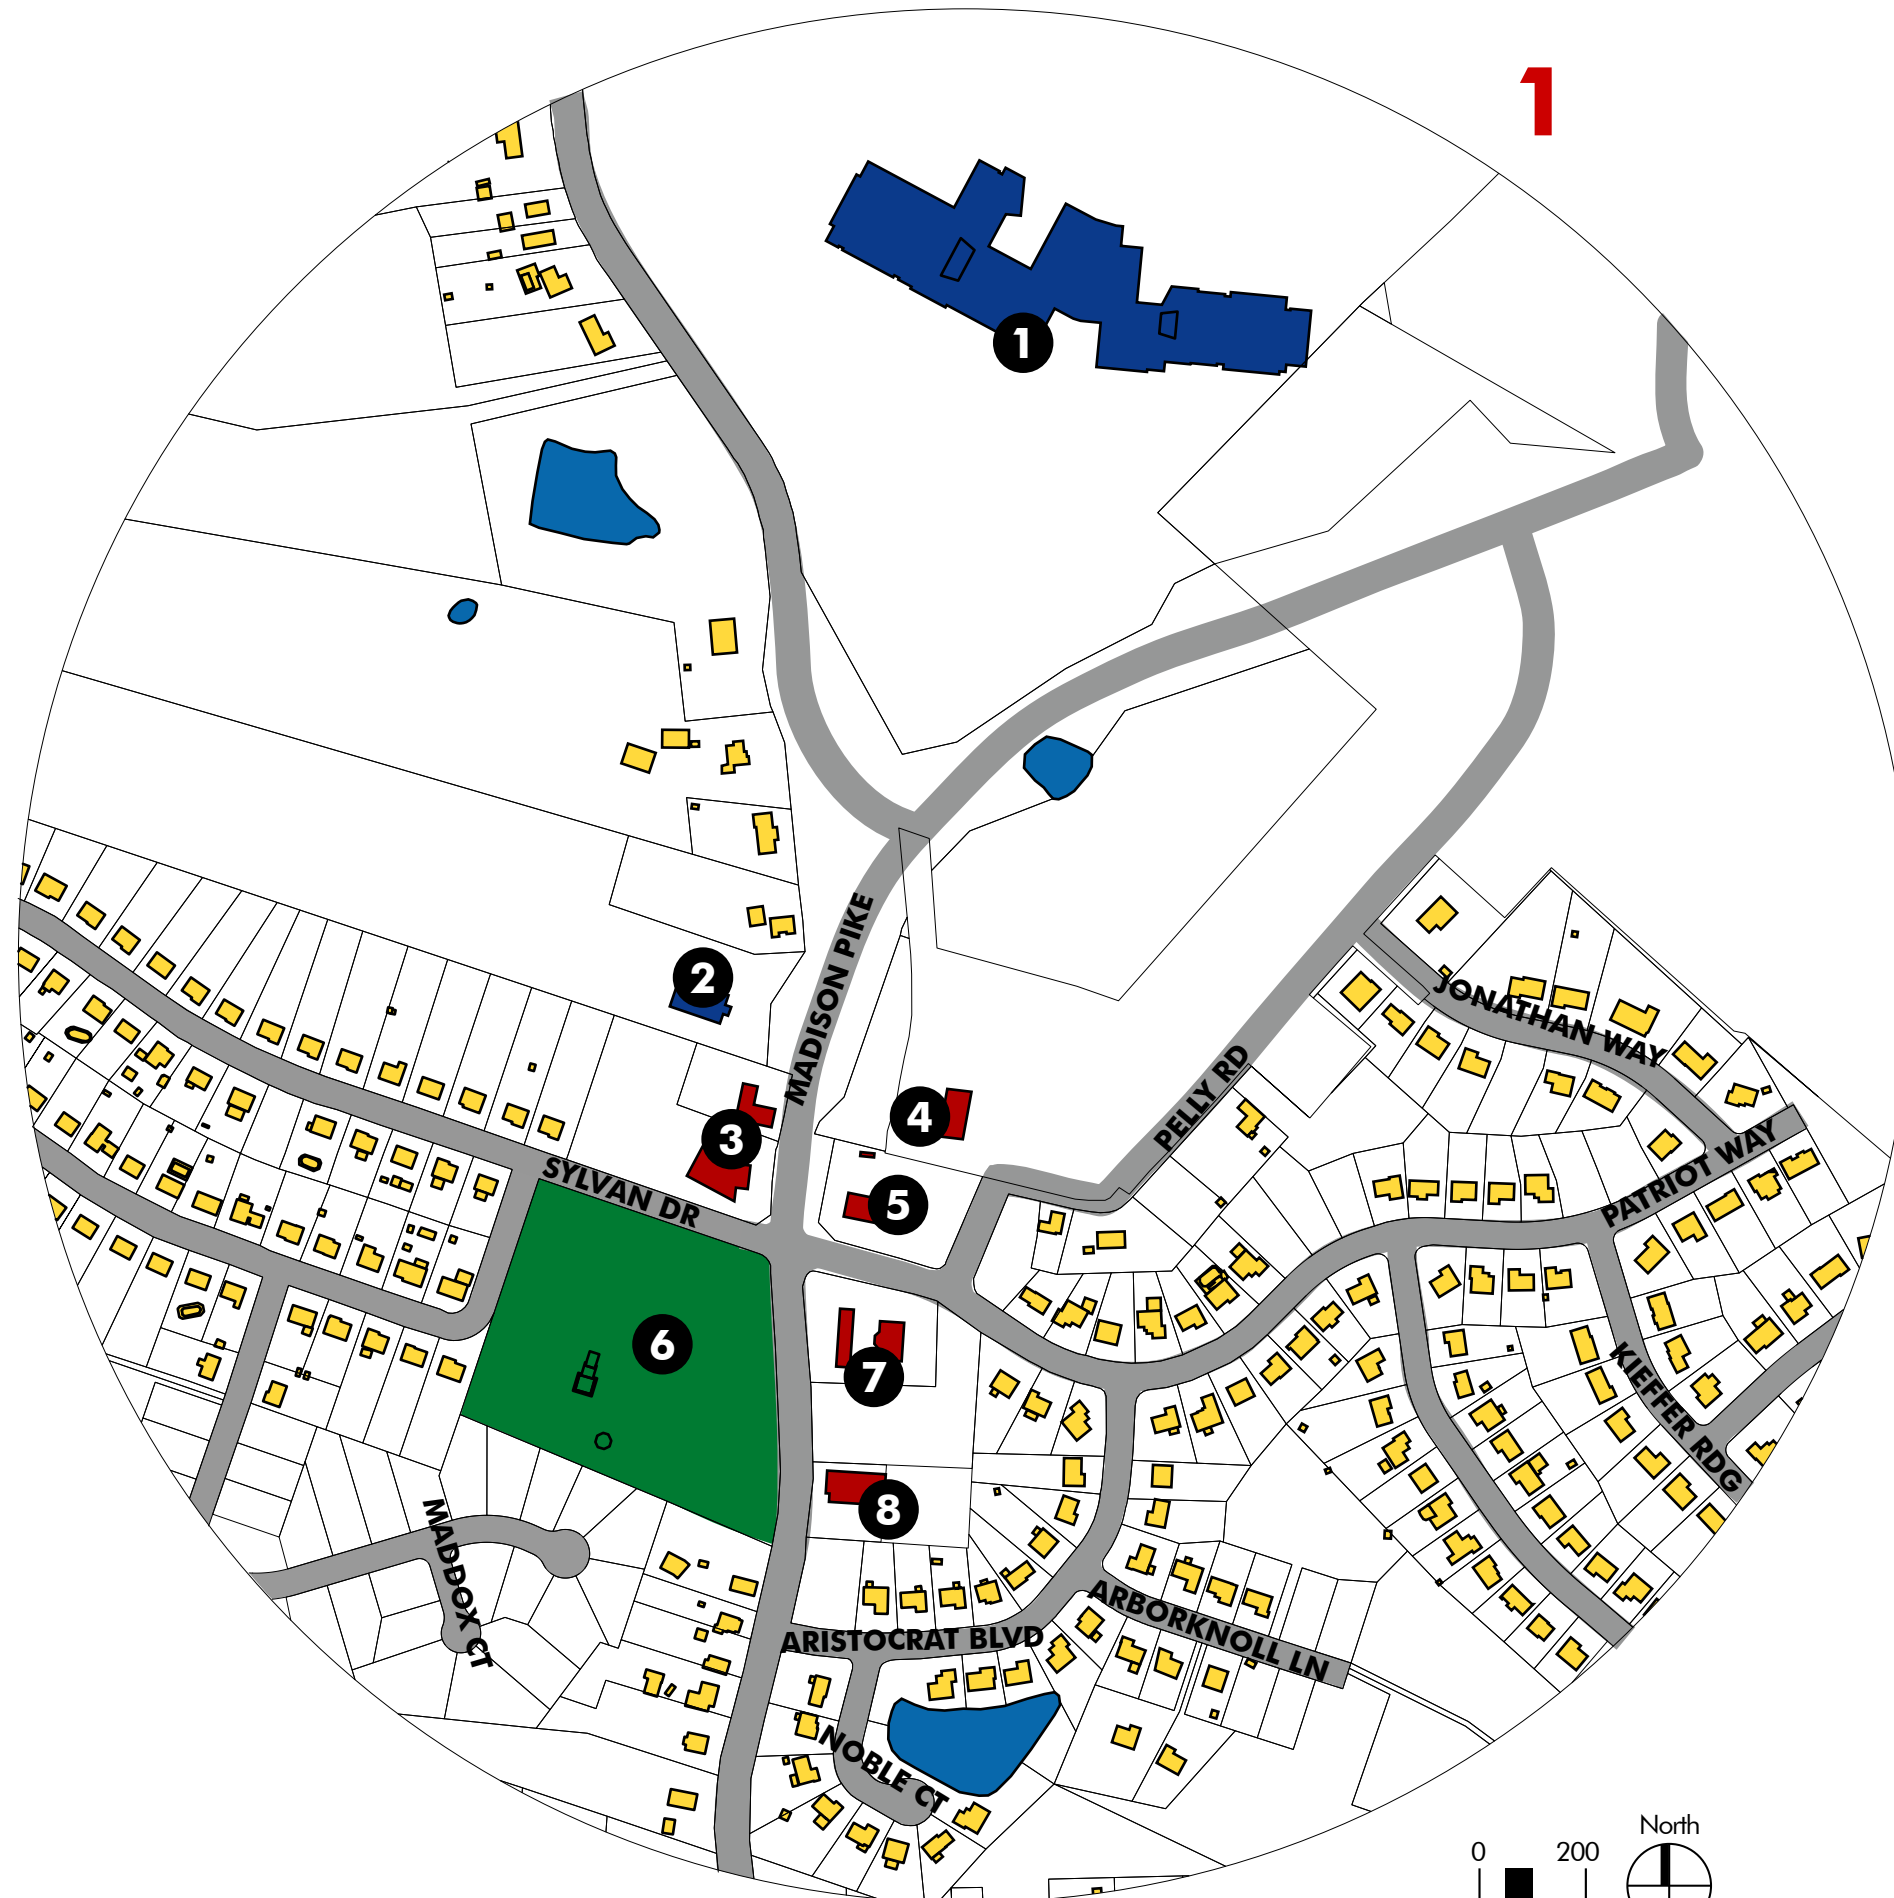

North Gateway Area Inventory

1. Summit View Elementary & Middle School
2. Day Care Center
3. Commercial/Retail Buildings
4. Retail
5. Bank
6. Park
7. Gas Station & Convenience Store
8. Post Office

First Floor Use

- Single Family
- Recreation
- Commercial
- Institutional