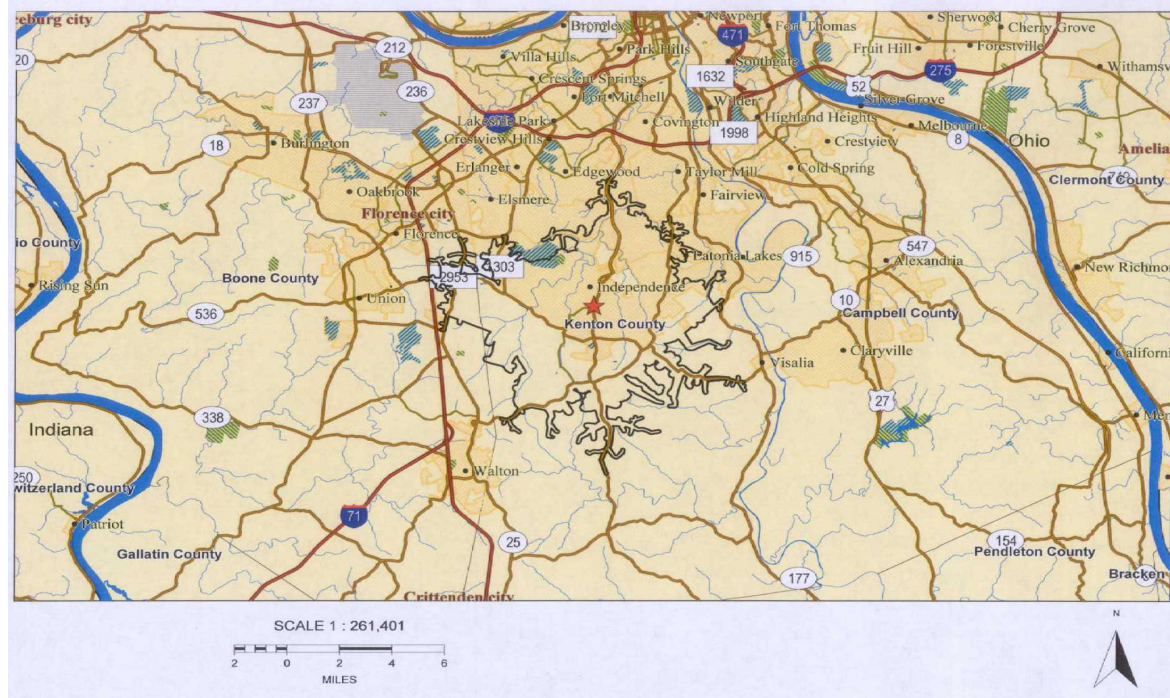

10 Minutes Drive-Time from Route 17 & McCullum Pike

5 Minutes Drive-Time from Route 17 & McCullum Pike

15 Minutes Drive-Time from Route 17 & McCullum Pike

Market Study
Drive-Time Figures

Prepared by GEM Public Sector Services